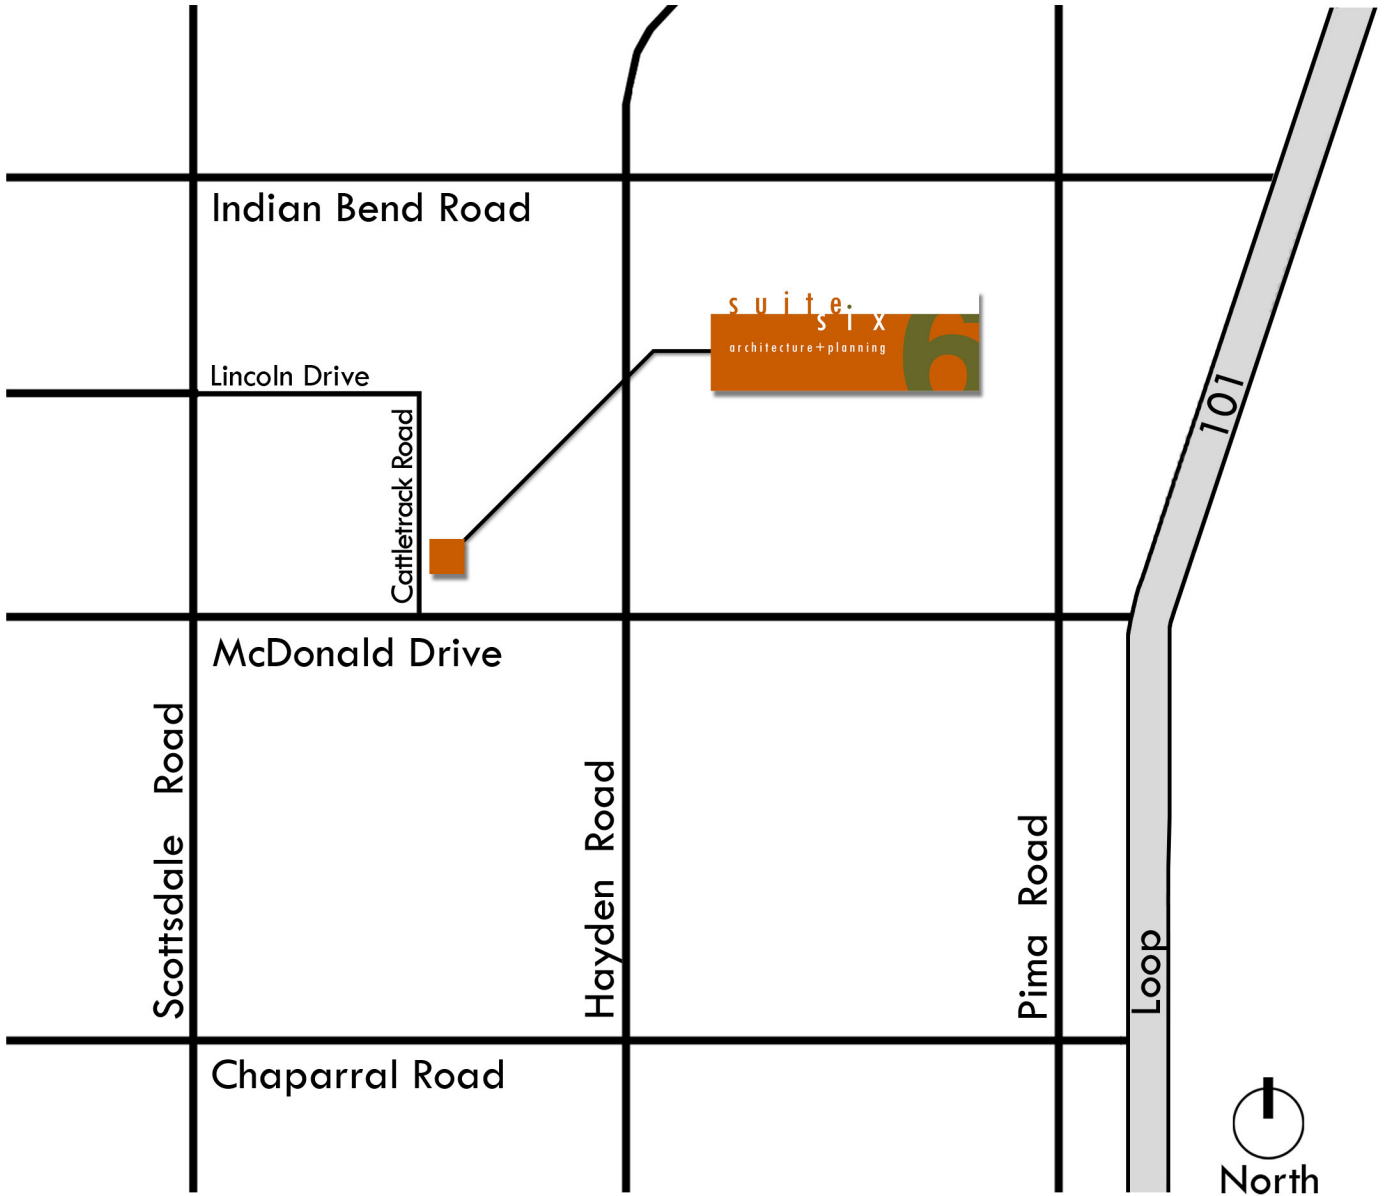

6111 North Cattletrack Road  
Scottsdale, Az 85250  
480.348.7800

**From Scottsdale Road**

- Travel East on McDonald Drive toward Hayden Road - 1/2 mile
- North on Cattletrack/Miller Road
- Right at the 4th driveway - gravel surface

**From Loop 101**

- Exit McDonald Drive
- Travel West on McDonald Drive toward Scottsdale Road - 1 1/2 miles
- North on Cattletrack/Miller Road
- Right at the 4th driveway - gravel surface